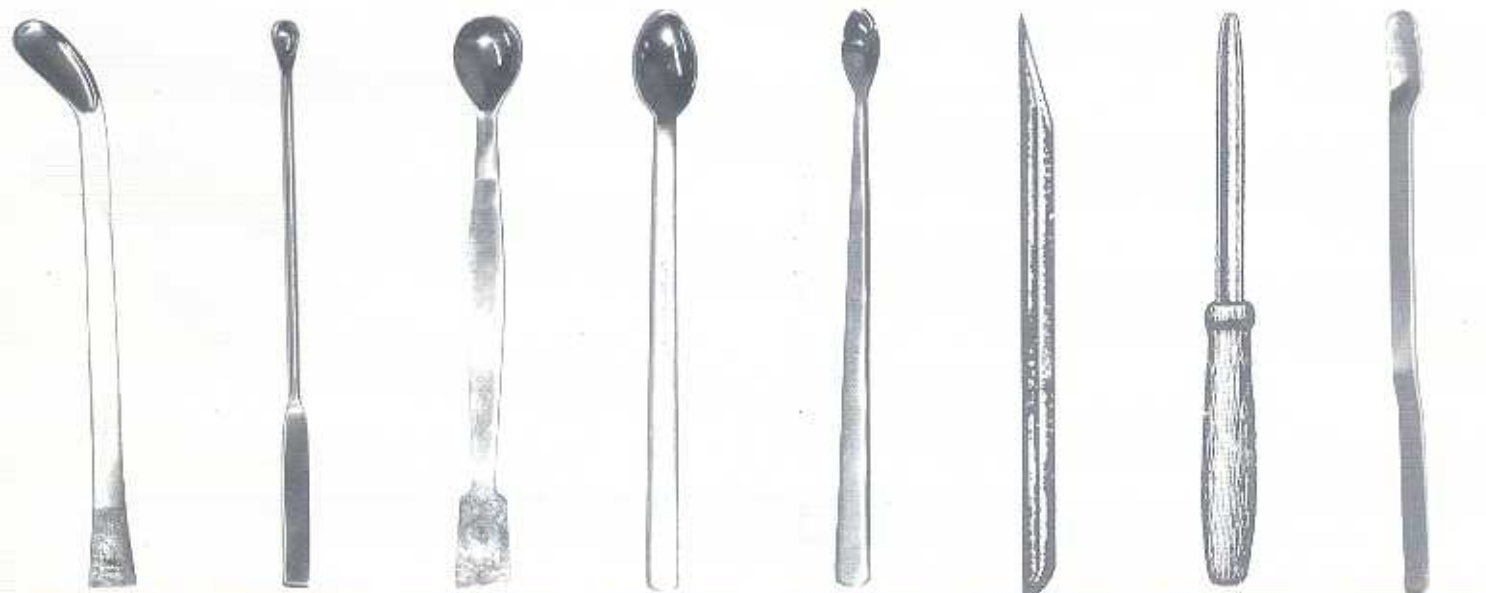

# ספטולות וכפיות

- 2701- SPATULA - MICRO with solid handle, 23x2.5 mm blade.
- 2703- SPATULA POWDER - MICRO with solid handle, 23x3.2 mm blade.
- 2706- SPOON - MICRO with solid handle, 4.5 mm diam.
- 2710- WEIGHING SPATULA - SPOON 150,180 mm also in LEFT HAND.
- 2712- MICRO SPOON with SPATULA, Spoon: 7x10 mm.  
7x45 mm. In 150, 180, 210 mm lengths.
- 2715- SPOON - SPATULA 160, 180, 210 mm.
- 2720- WEIGHING SPOON, spoon size; 29 x 15 mm long.
- 2721- Same as 2720, but SEMI - MICRO, spoon size; 17x9 mm.  
130 mm long
- 2732- SPECIMEN SPATULA
- 2735- Same as 2732, but with wooden handle.
- 2742- SPATULA-NUFFIELD 150 x 10 mm. Made of 18/8 Stainless Steel.

2701

2703

2706

2710

2712

2715

2720

2721