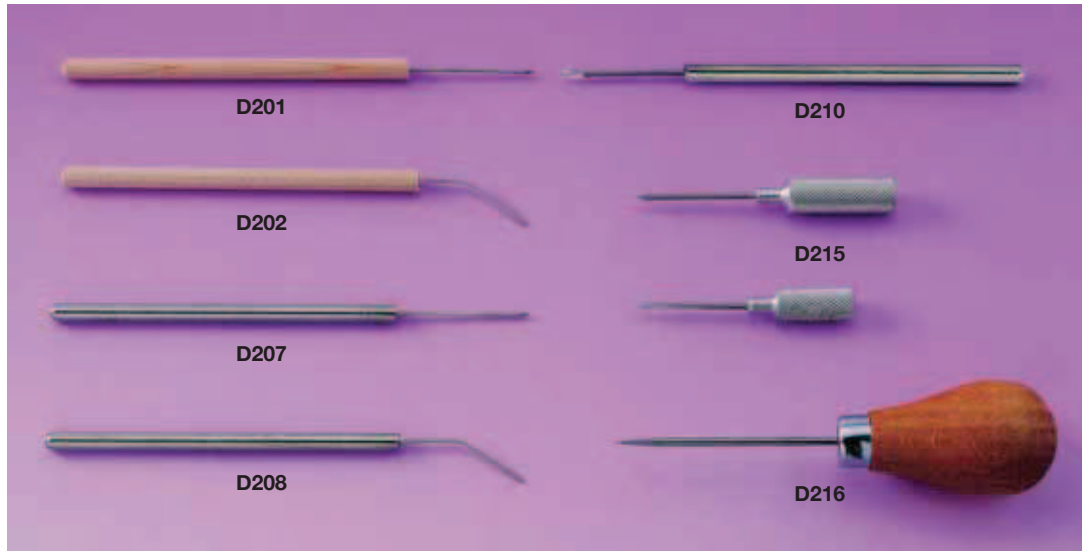

DISSECTING INSTRUMENTS

NEEDLES & SEEKERS

Dissecting Needle

Stainless steel, in non-metal handle

Code	Type
D201/01	Straight, sharp

Dissecting Seeker

Stainless steel, in non-metal handle

Code	Type
D202/01	Bent, blunt

Dissecting Needle

All stainless steel

Code	Type
D207/01	Straight, sharp

Dissecting Seeker

All stainless steel

Code	Type
D208/01	Bent, blunt

Borrodaile Needle

All stainless steel

Code
D210/01

Dissecting Awl

Stainless steel spike in milled aluminium handle

Code	Length of spike mm	Type
D215/01	28	Large
D215/31	28	Small

Dissecting Awl

Stainless steel spike in wooden handle

Code
D216/01

SECTION LIFTER

Section Lifter

Stainless steel

Code	Length of blade mm
D220/01	55